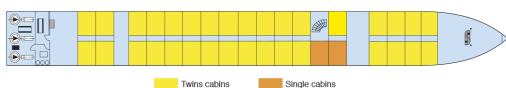

Decks and technical details

MAIN DECK 35 cabins