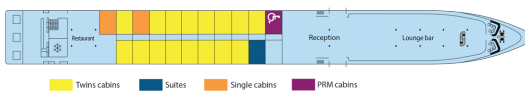

UPPER DECK 20 cabins

SUN DECK